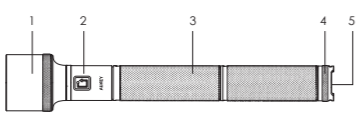

Product Diagram

Specifications

Model	LT-SET7
Working Voltage	3.7V/ 7.4V
Material	Aluminum Alloy
Bulb Type	LED XP-L V5
Color Temperature	7000K-8000K
Lumen	965LM
Operating Power	10W
Working Time	3.13h (Intense), 8.76h (Low)
Beam Distance	261M
Battery Type	18650
Life Span	50,000 Hours
Light Modes	5 (Intense-Bright-Moderate-Low-Strobe)
Dimensions	41 × 228mm / 1.61" × 8.98"
Weight	165g/ 5.82oz

- EN -

Getting Started

Note

Caution

Warranty & Customer Support

Amazon US orders: support.us@aukey.com

Amazon EU orders: support.eu@aukey.com

Amazon CA orders: support.ca@aukey.com

Amazon JP orders: support.jp@aukey.com

- EN -