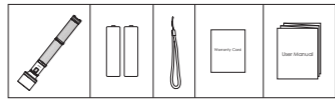

AUKEY

User Manual Flashlight

Package Contents
Flashlight
Two 18650 Batteries
Lanyard
User Manual
Warranty Card